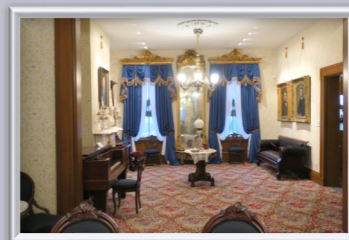

"Step Back in Time"

Capital Area REALTORS®

Fundraiser Thank You!

Complimentary Auctioneer:

Fritz Pfister

Other Donations:

Bank of Springfield - Salads & Chips
Mrs. Pam Brown - Guest Appearances as
"Mrs. Lincoln"
Edgewood Golf Club - Best Decorated Table Prize
McDonalds (Matt & Sara Blaszczyk) - Buns
Steve Myers - Raffle Ticket Sales
PNC Mortgage - Cupcakes
Regions Bank (Joy Gilliland) & Turasky's -
Pulled Pork & Beef
Springfield Art Association - Best Dressed Prize

Auction Item Donations:

709 Liquors
Bacon & VanBuskirk Glass Co.
Ben Call (The Real Estate Group)
Best of Beauty
BJ Grand Salon & Spa
Brandt Consolidated, Inc.
B-Safe Home Inspections of IL
Bunn-O-Matic
Carpet Weavers
Chicago Title Insurance Co.
Coldwell Banker Honig Bell
Creek Pub & Grill
Curve Inn
Dan Sale (Capital Area REALTORS®)
Deb Sarsany (RE/MAX Professionals) & John
Moore
Docker's Tavern
Donna Hubbard (The Real Estate Group)
Donnie B's Comedy Club
Ed Clark Photography
Edgewood Golf Course
FitClub
Flooring America
Garden Iron & More
Hickory Point Bank
Illinois Land Sales/Springfield Archery
Illinois Real Estate Title Center
Island Bay Yacht Club
It's Scrapicated, LLC
Jane Hay (The Real Estate Group)
Jane Locascio (The Real Estate Group)
John Klemm (Sangamon Realty)

Auction Item Donations Continued:

Julie Vono & Nikki Cowan (LuLa Roe)
Lowe's
Michael Luster & Elizabeth McCoy
Mary Magerl
Misty Buscher (City Treasurer)
Modern Woodmen Fraternal Financial
Northfield Inn Suites & Conference Center
Obed & Isaac's
Painted Love
Papa Frank's
Pat Quigley, Town & Country Bank Mortgage
Services
Peggy Heer (Coldwell Banker Honig Bell)
Phil Locascio
Primo Design
Robertson Lawn Care
Ron Duff
Sam's Too Italian Pizza
Scheels
Second Glance
Sherwin-Williams
Springfield Art Assoc at Edwards Place
Staff Carpet
Sudi Blood (RE/MAX Professionals)
Sue Carroll
Taylor Trading
Technic Home Inspection
The Farmstand
The Tap Room
Town & Country Bank Mortgage Services
Trends Terra Bella Salon & Spa
Verlo Mattress
Vikki Becker (Rodan + Fields)
Vital Restoration
Walmart
Wells Fargo Home Mortgage

2017 Community Service Committee

Tracy Shaw (Chairman), CJ Beck (Vice-chairman),
Sudi Blood, Ed Bowen, Kaye Brittin, Jim Bruce,
Misty Buscher, Gale Call, Joyce Clagg, Ashley
Coker, Steve Contri, Lisa Ernst, Jill Friedman, Joy
Gilliland, Lezlie Hearn, Jane Locascio, Lori Luster,
Trent Peterman, Pat Quigley, Linda Ratliff, Suzie
Sables Duff, Lisa Smith, Sherry Washburn,
Melissa Watts, Tim Welch, Kathy Nicholson &
Dan Sale